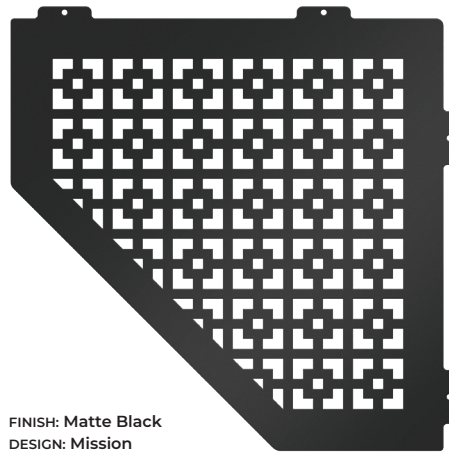

FINISH: Stainless Steel  
DESIGN: Oval

FINISH: Matte Black  
DESIGN: Mission

FINISH: Matte White  
DESIGN: Square

### DESCRIPTION

Compotite Corner Shelves are your ultimate solution for sleek and functional shower storage. These shelves are the perfect blend of form and function, providing convenient storage for essentials. They seamlessly match with Compotite Linear Drain Grates. These shelves are compatible with any grout spacing and are easily installed in any bathroom remodel or new construction. Their simple installation saves time and hassle. Say goodbye to clutter and hello to organized elegance.

- ◇ Corner Shelf 8"x8"
- ◇ Made of Stainless Steel
- ◇ No Rusting Guaranteed
- ◇ Self Draining Shelf
- ◇ Easy Installation
- ◇ 2mm Thick Compatible with Any Grout Spacing
- ◇ Perfect for Both Remodels and New Installations
- ◇ Matching Finishes and Designs with Compotite Linear Drain Grate