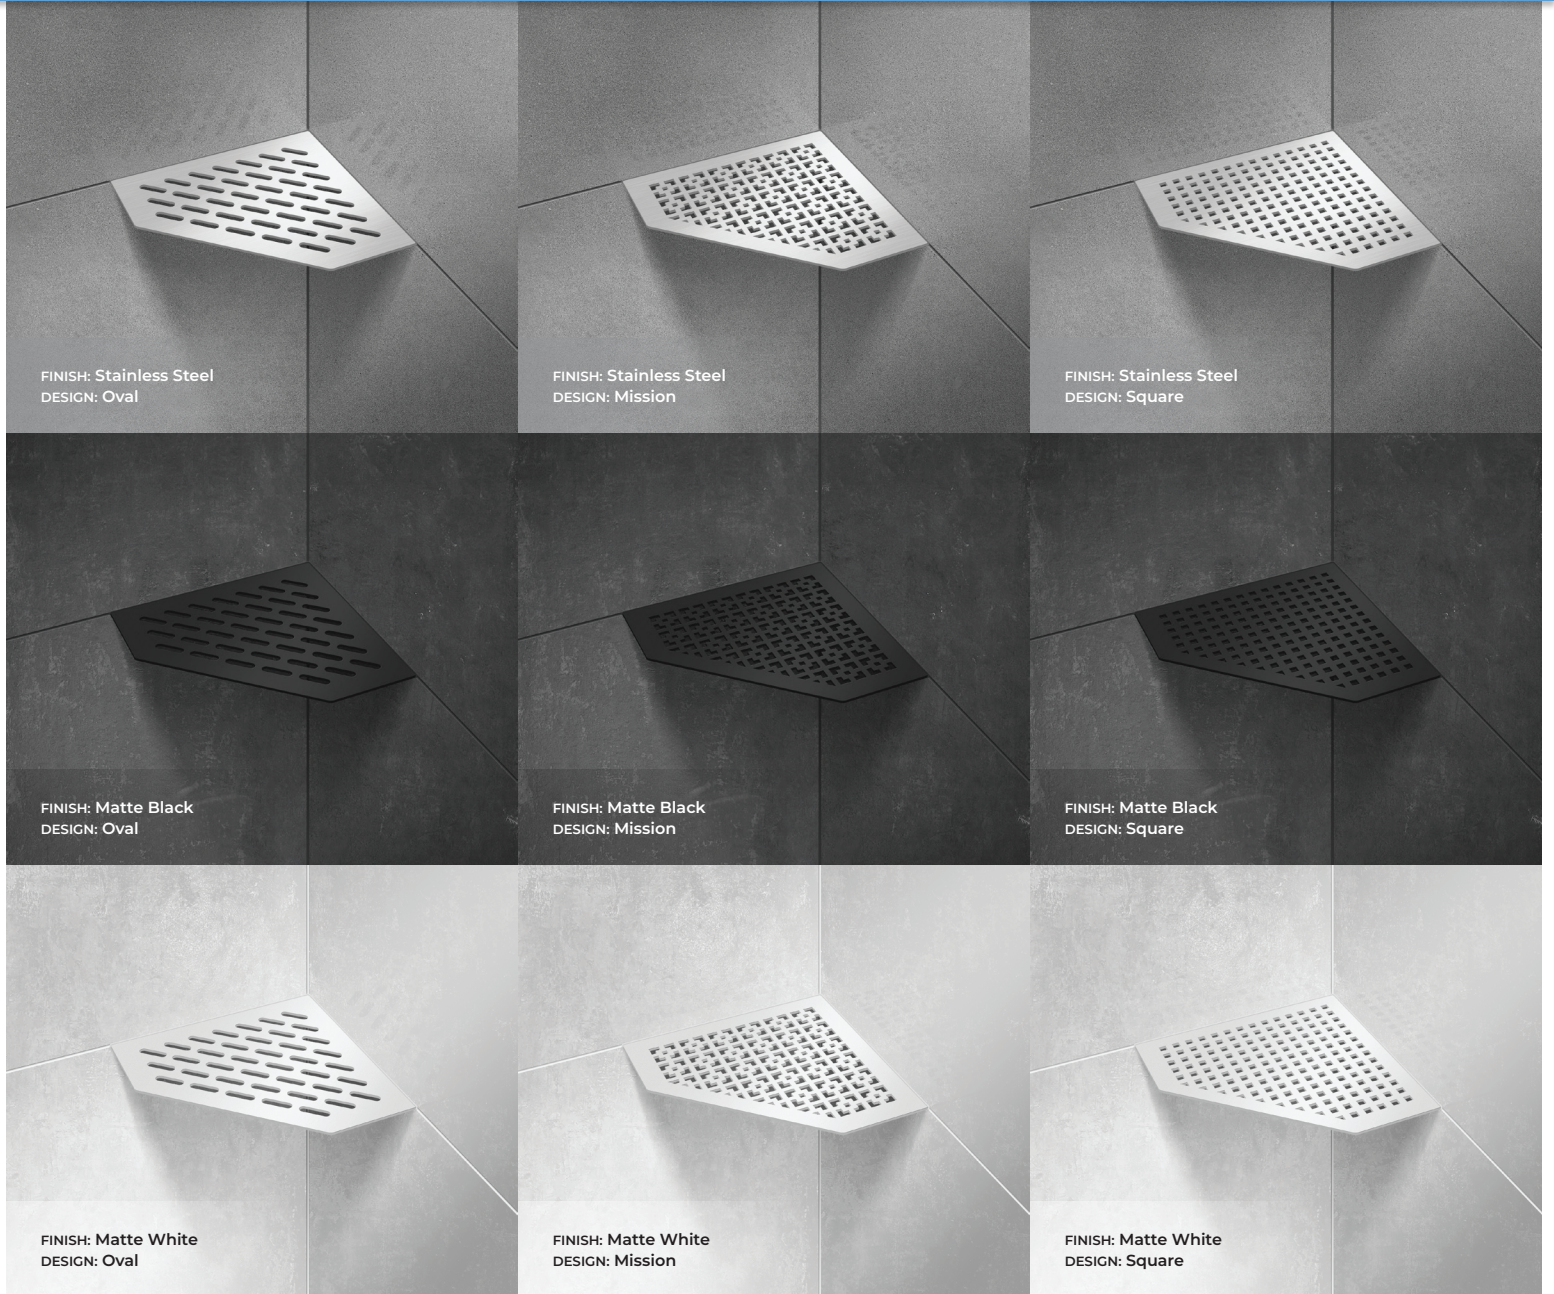

AVAILABLE NOW