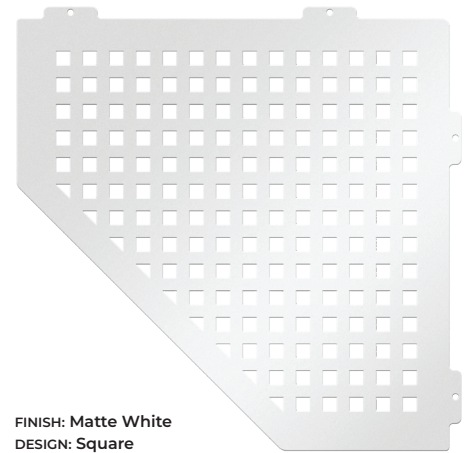

FINISH: Stainless Steel  
DESIGN: Oval

FINISH: Matte Black  
DESIGN: Mission

FINISH: Matte White  
DESIGN: Square

### DESCRIPTION

Compotite Corner Shelves are your ultimate solution for sleek and functional shower storage. These shelves are the perfect blend of form and function, providing convenient storage for essentials. They seamlessly match with Compotite Linear Drain Grates. These shelves are compatible with any grout spacing and are easily installed in any bathroom remodel or new construction. Their simple installation saves time and hassle. Say goodbye to clutter and hello to organized elegance.

- ◇ Corner Shelf 8"x8"
- ◇ Made of Stainless Steel
- ◇ No Rusting Guaranteed
- ◇ Self Draining Shelf
- ◇ Easy Installation
- ◇ 2mm Thick Compatible with Any Grout Spacing
- ◇ Perfect for Both Remodels and New Installations
- ◇ Matching Finishes and Designs with Compotite Linear Drain Grate