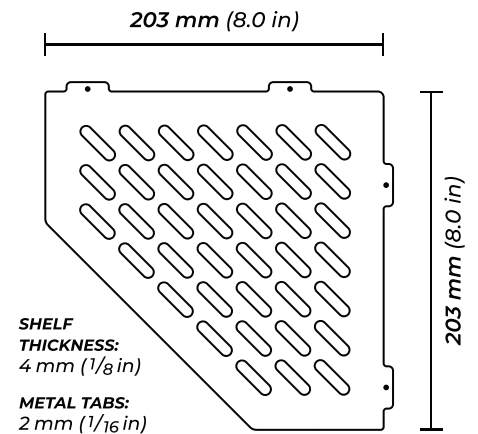

FINISH: Stainless Steel  
DESIGN: Oval

FINISH: Matte Black  
DESIGN: Mission

FINISH: Matte White  
DESIGN: Square

### DESCRIPTION

Compotite Corner Shelves are your ultimate solution for sleek and functional shower storage. These shelves are the perfect blend of form and function, providing convenient storage for essentials. They seamlessly match with Compotite Linear Drain Grates. These shelves are compatible with any grout spacing and are easily installed in any bathroom remodel or new construction. Their simple installation saves time and hassle. Say goodbye to clutter and hello to organized elegance.

- ◇ Corner Shelf 8"x8"
- ◇ Made of Stainless Steel
- ◇ No Rusting Guaranteed
- ◇ Self Draining Shelf
- ◇ Easy Installation
- ◇ 2mm Thick Compatible with Any Grout Spacing
- ◇ Perfect for Both Remodels and New Installations
- ◇ Matching Finishes and Designs with Compotite Linear Drain Grate